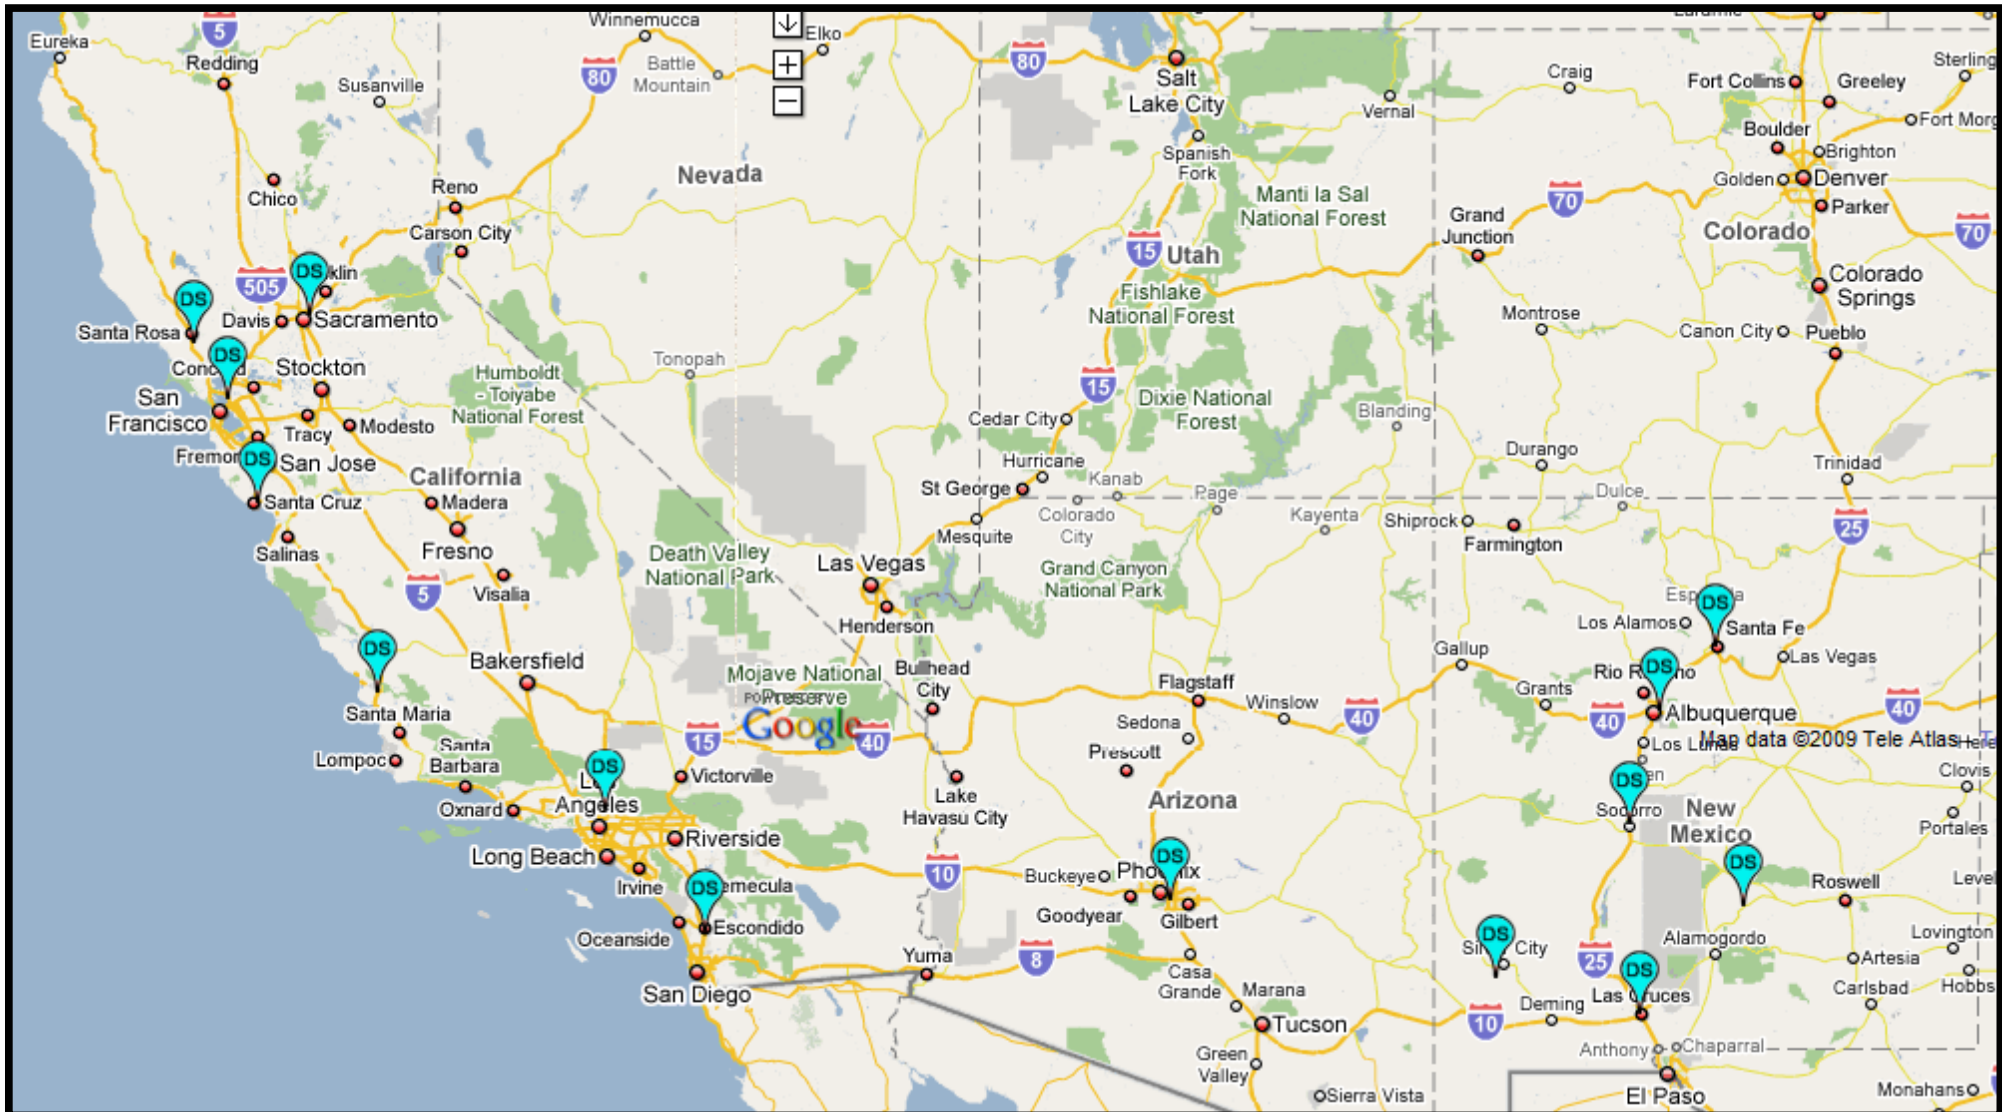

# The Beggining

Dragonspine became an Amtgard shire in 1990 with Alaeric as their monarch.

After rising to the status of Duchy, they won their status as Kingdom in a war with the Burning Lands in 1994.

They crowned Egil the first King of Dragonspine in the summer of 1994.

# Sub-Lands

Below is a map of Dragonspine and all her sub-lands.

## Principality of Westmarch

The lands of California united to become a principality.

These are the only sublands in Dragonspine that use a Floating Crown system of Government

## Barony of Wyvern's Spur

A Member of Westmarch, located in Berkley, CA